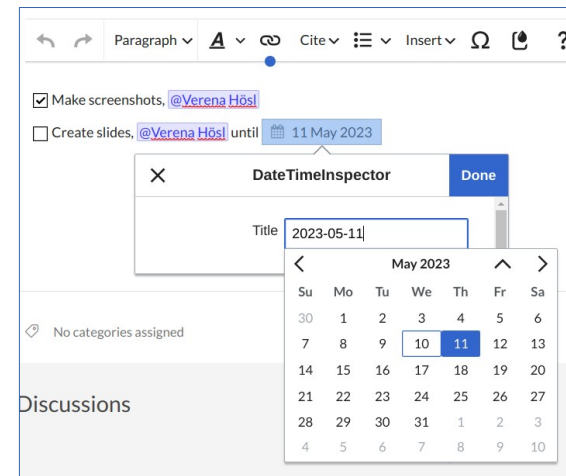

New features

Mentions & Tasks

- Simple checklists in view and edit mode
- „@“-mentions to identify assigned users
- New „dates“ content elements to define due dates
- All integrated